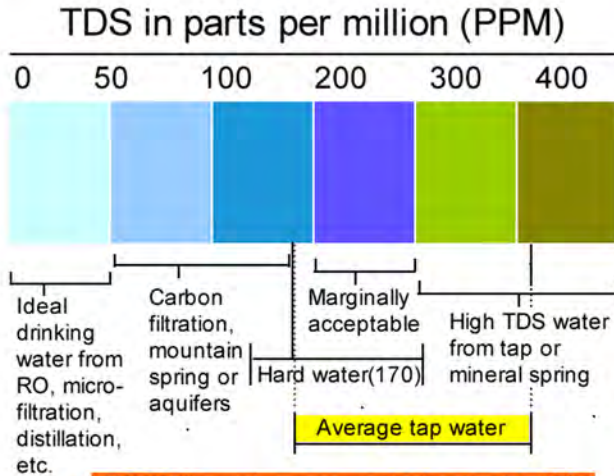

US EPA's maximum contamination level is 500+

Chart values represent national U.S. averages. Actual TDS levels for geographic regions within the US and other countries may vary